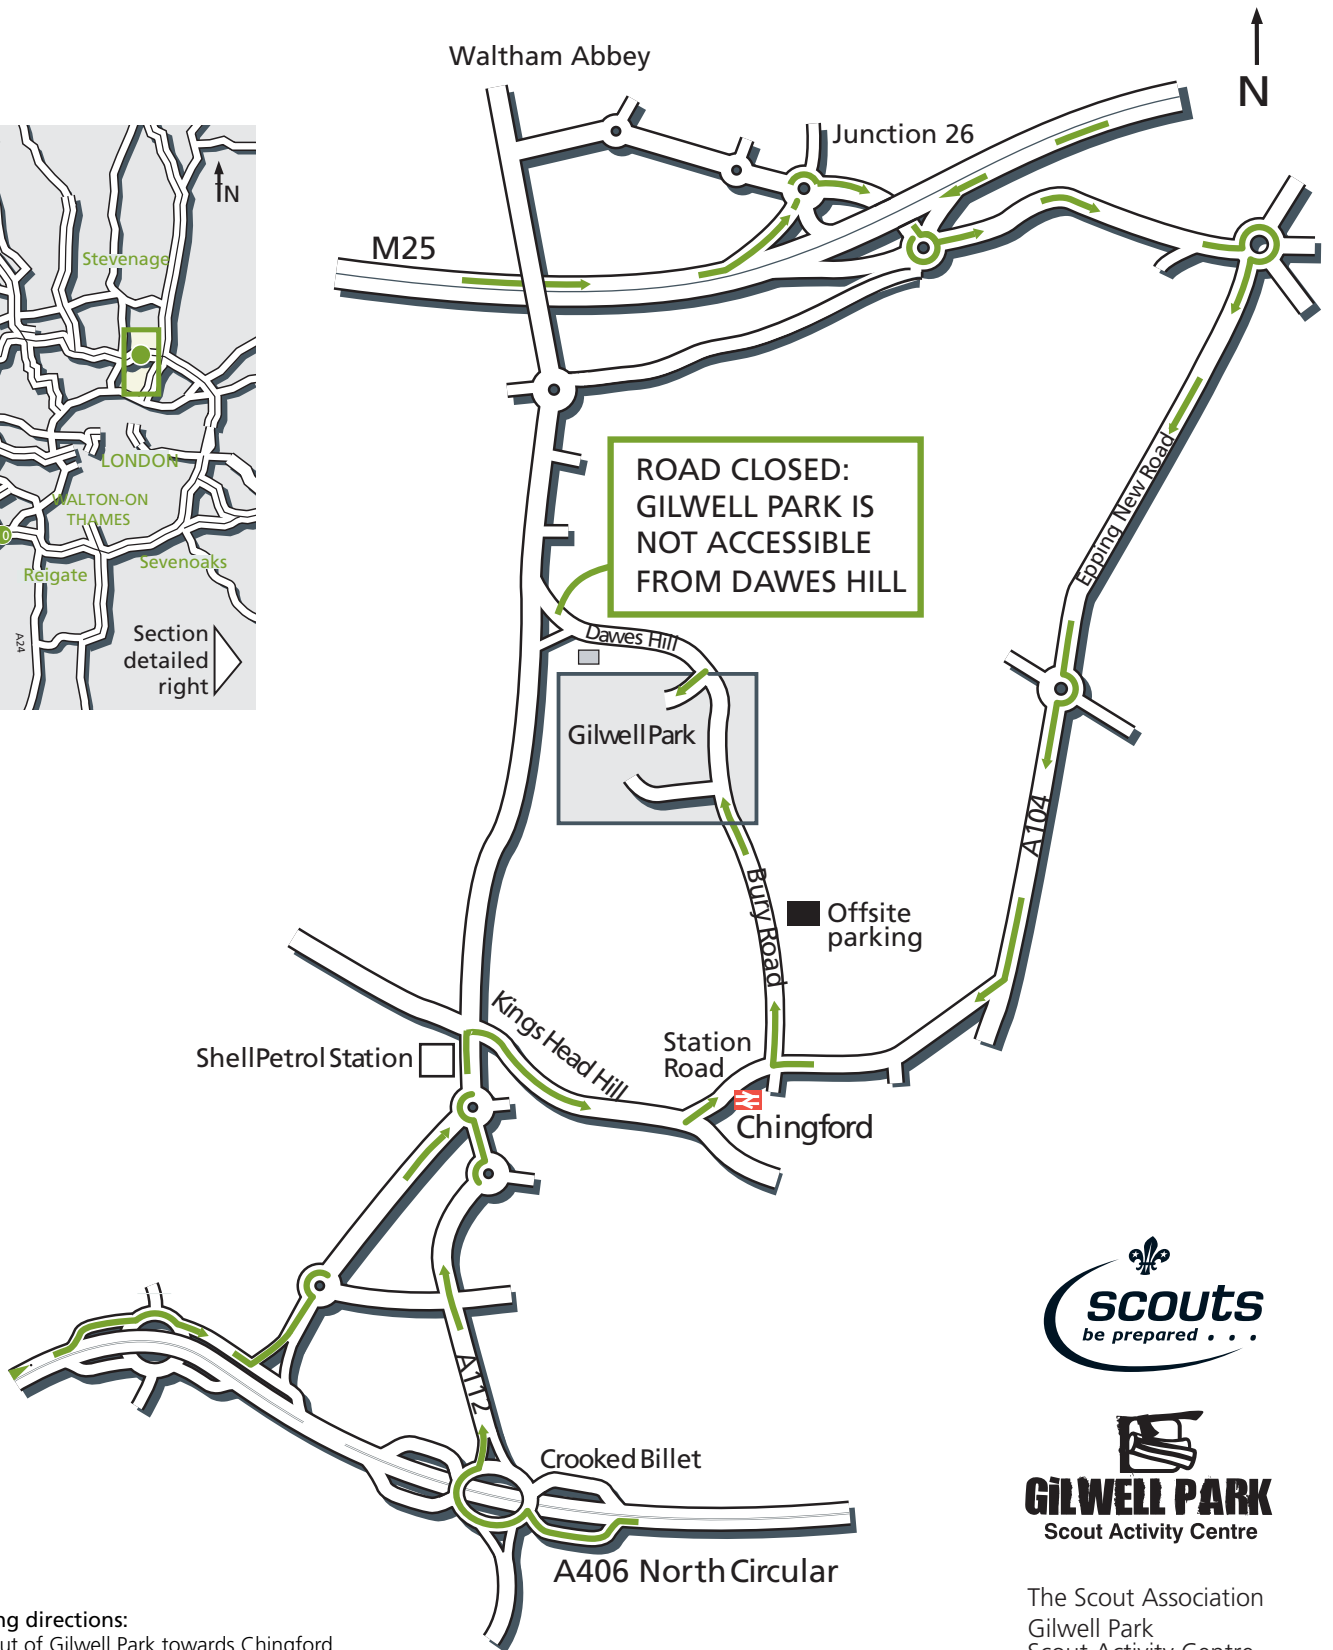

Directions to Gilwell Park and offsite parking instructions

Offsite parking directions:

1. Turn right out of Gilwell Park towards Chingford.
 2. Follow road passing through small hamlet and then passing through the edge of the forest.
 3. As you leave the forest, on the left hand side of the road you will see Chingford Plains, a large open area - our offsite parking is located here and is signposted.
- Please note, whilst there is 24 hour security, vehicles are left at the owner's risk and The Scout Association cannot take responsibility for loss or damage incurred.